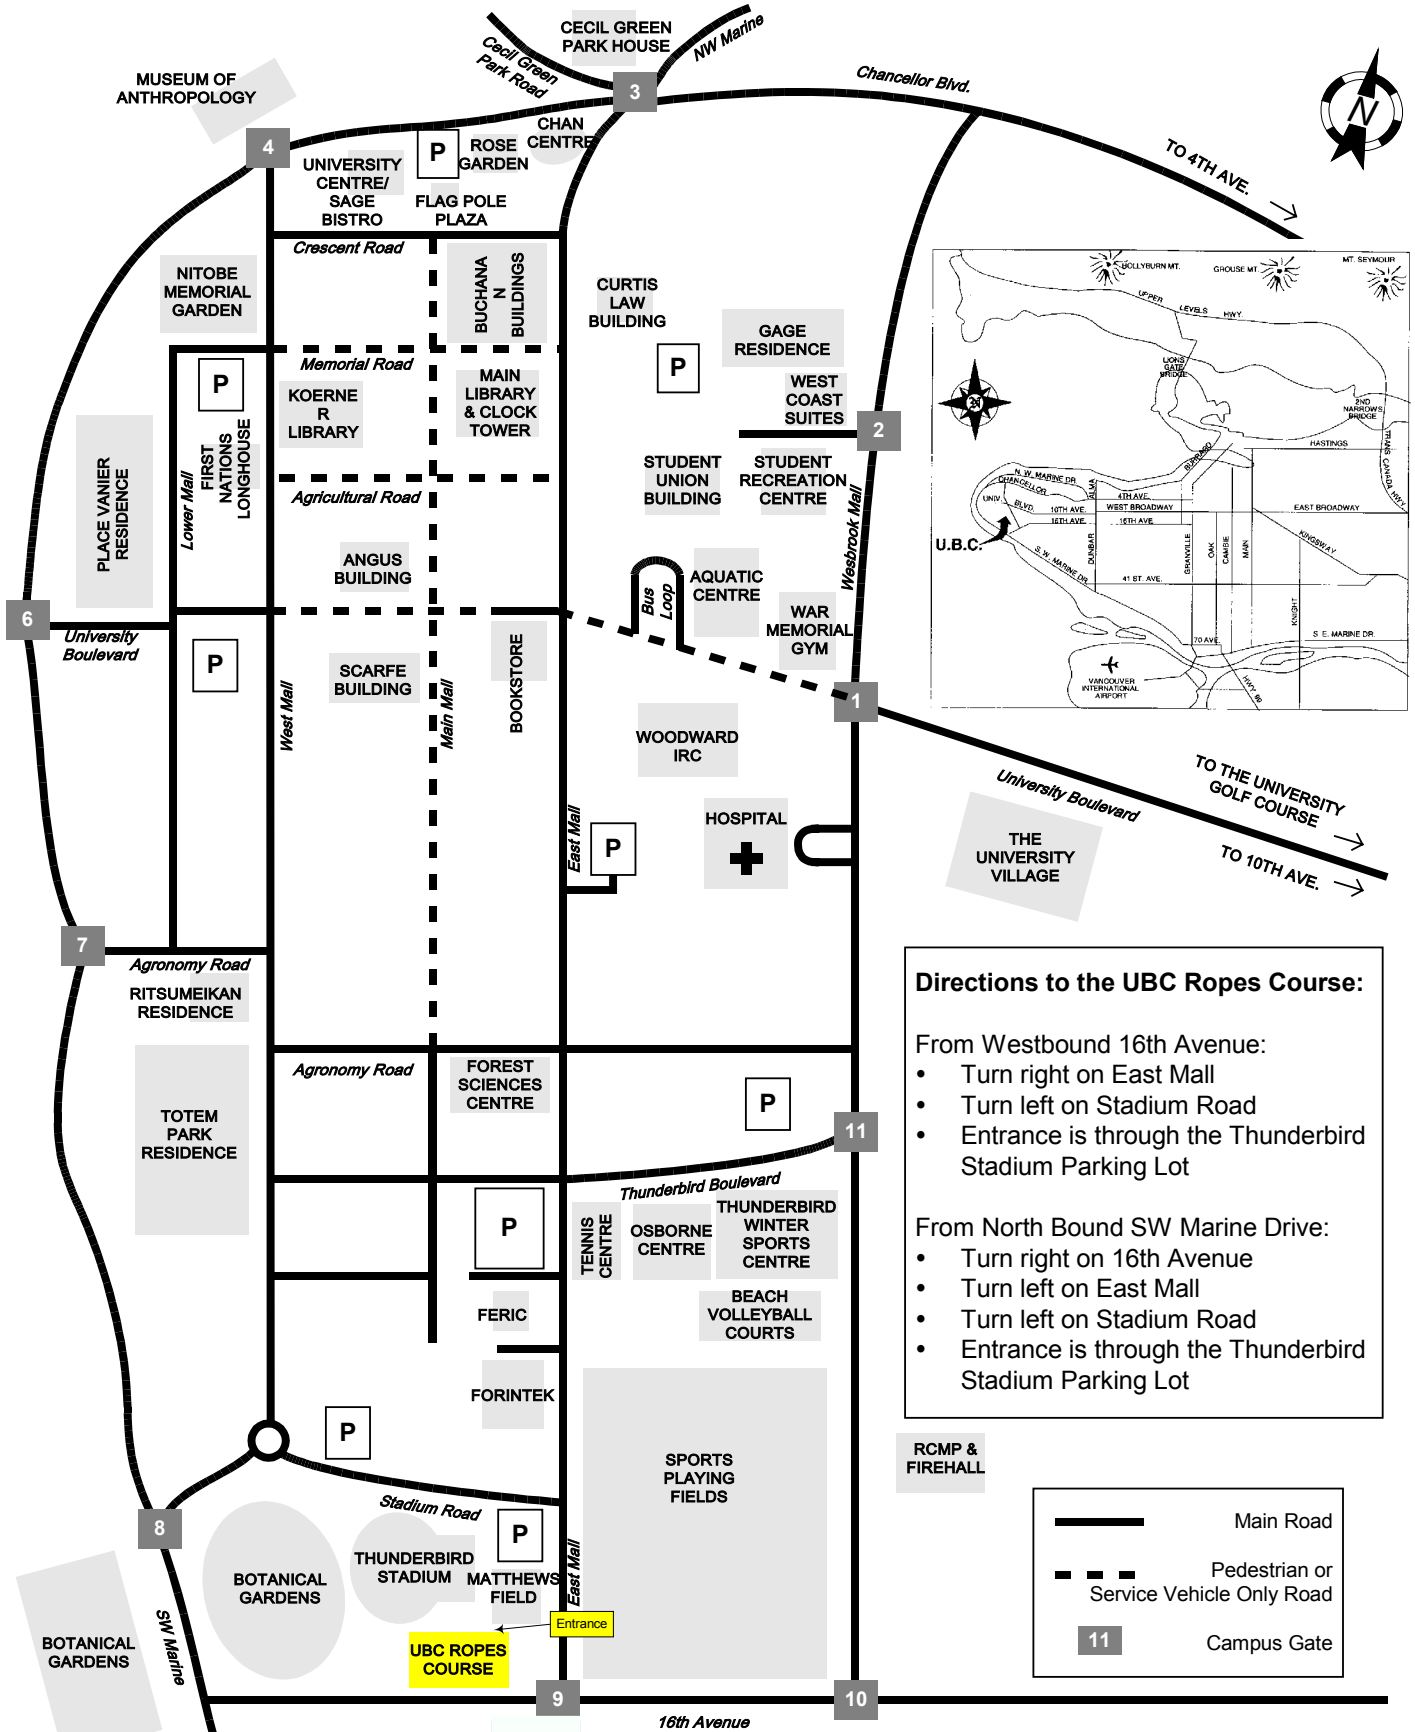

THE UNIVERSITY OF BRITISH COLUMBIA

Directions to the UBC Ropes Course:

From Westbound 16th Avenue:

- Turn right on East Mall
- Turn left on Stadium Road
- Entrance is through the Thunderbird Stadium Parking Lot

From North Bound SW Marine Drive:

- Turn right on 16th Avenue
- Turn left on East Mall
- Turn left on Stadium Road
- Entrance is through the Thunderbird Stadium Parking Lot

UBC ROPES COURSE